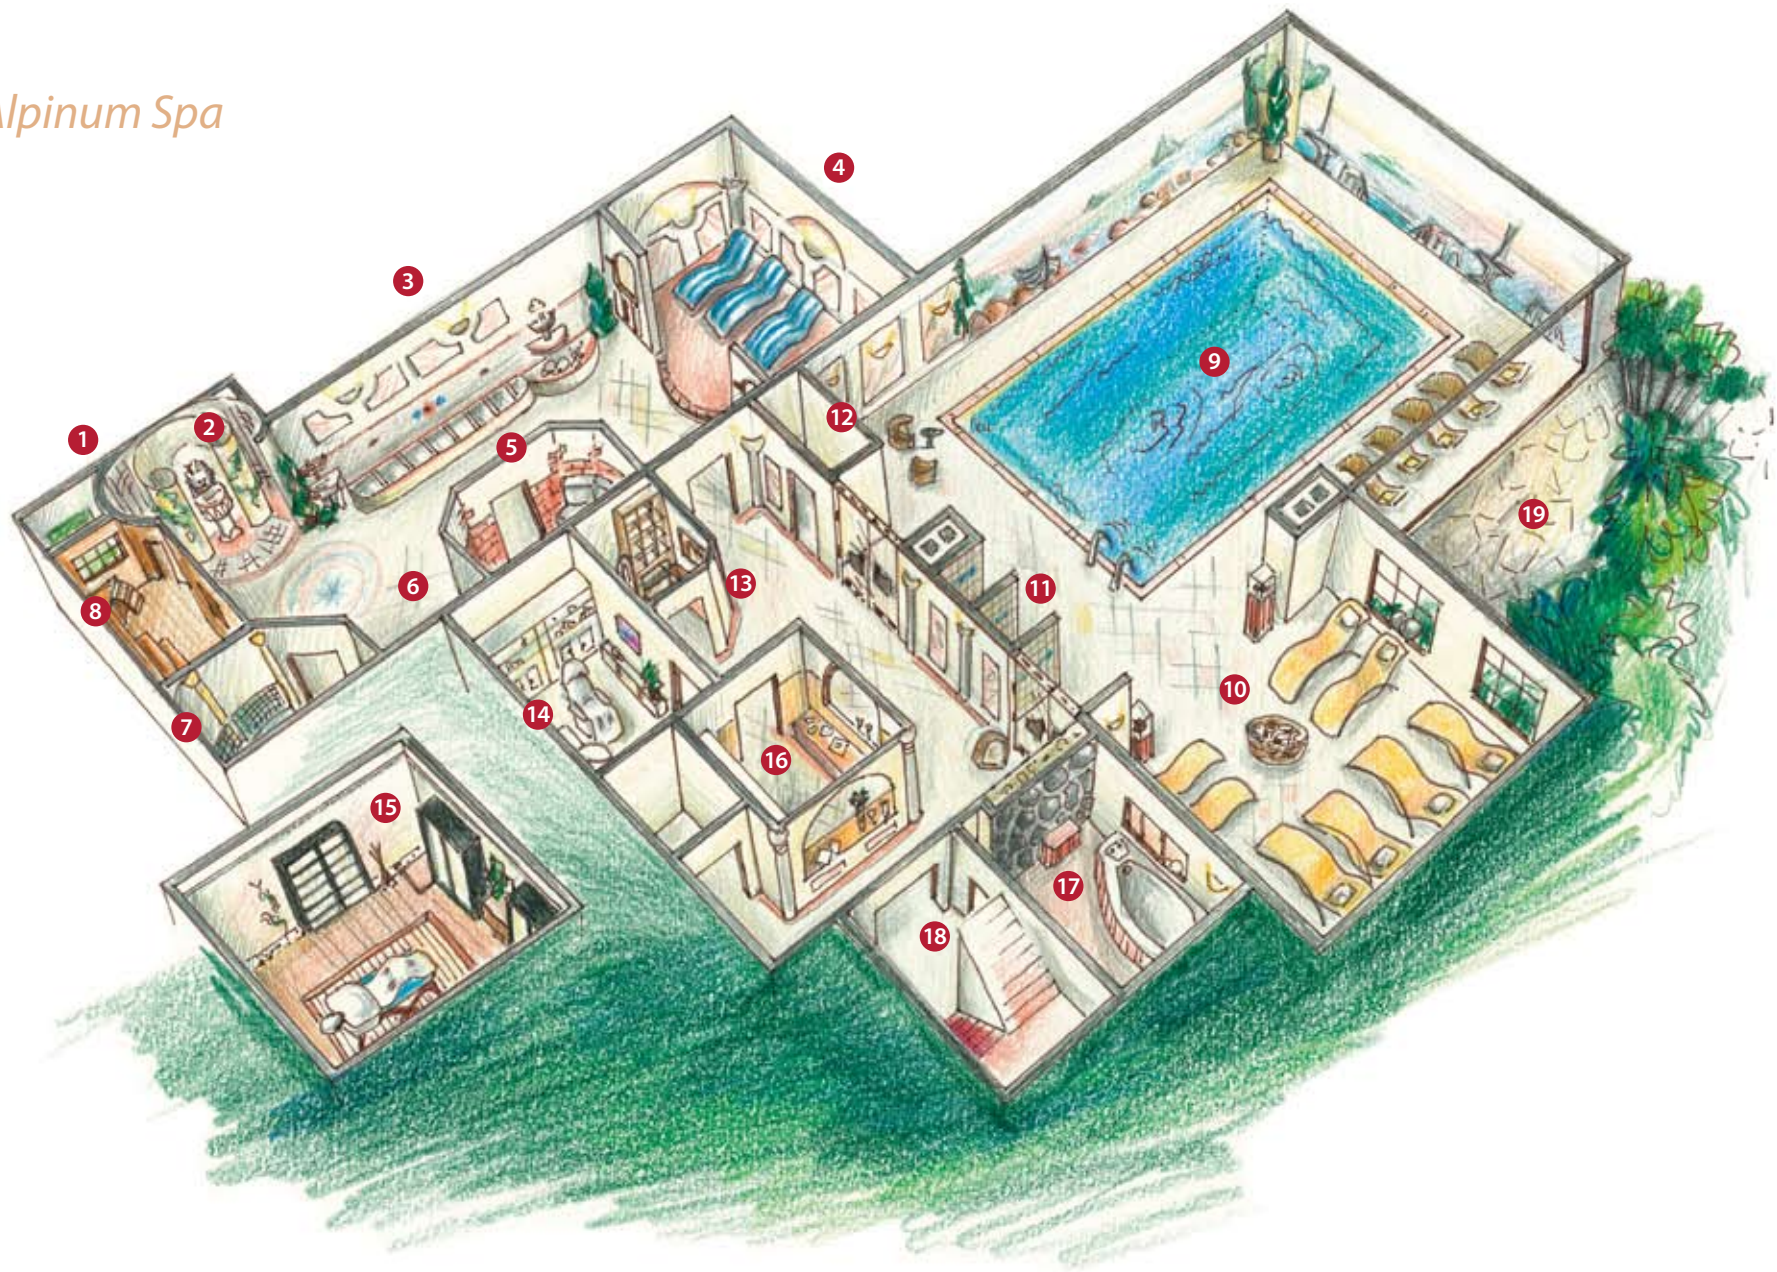

Alpinum Spa

- 1 | Adventure showers
- 2 | Ice Fountain
- 3 | Kneipp Brook
- 4 | Lounges
- 5 | Laconium / Tepidarium

- 6 | Parlarium
- 7 | Saline Blossom Steam Bath
- 8 | Bavarian Sweating Room
- 9 | Indoor pool
- 10 | Relax lounges

- 11 | Private showers
- 12 | Toilet
- 13 | Dressing rooms
- 14 | Manicure and pedicure
- 15 | WabiSabi

- 16 | Wellness desk and buffet
- 17 | "French Champagne Bath"
Alpine Source
- 18 | Entrance to the Wellness Lounge
- 19 | Entrance to the Alpinum Garden