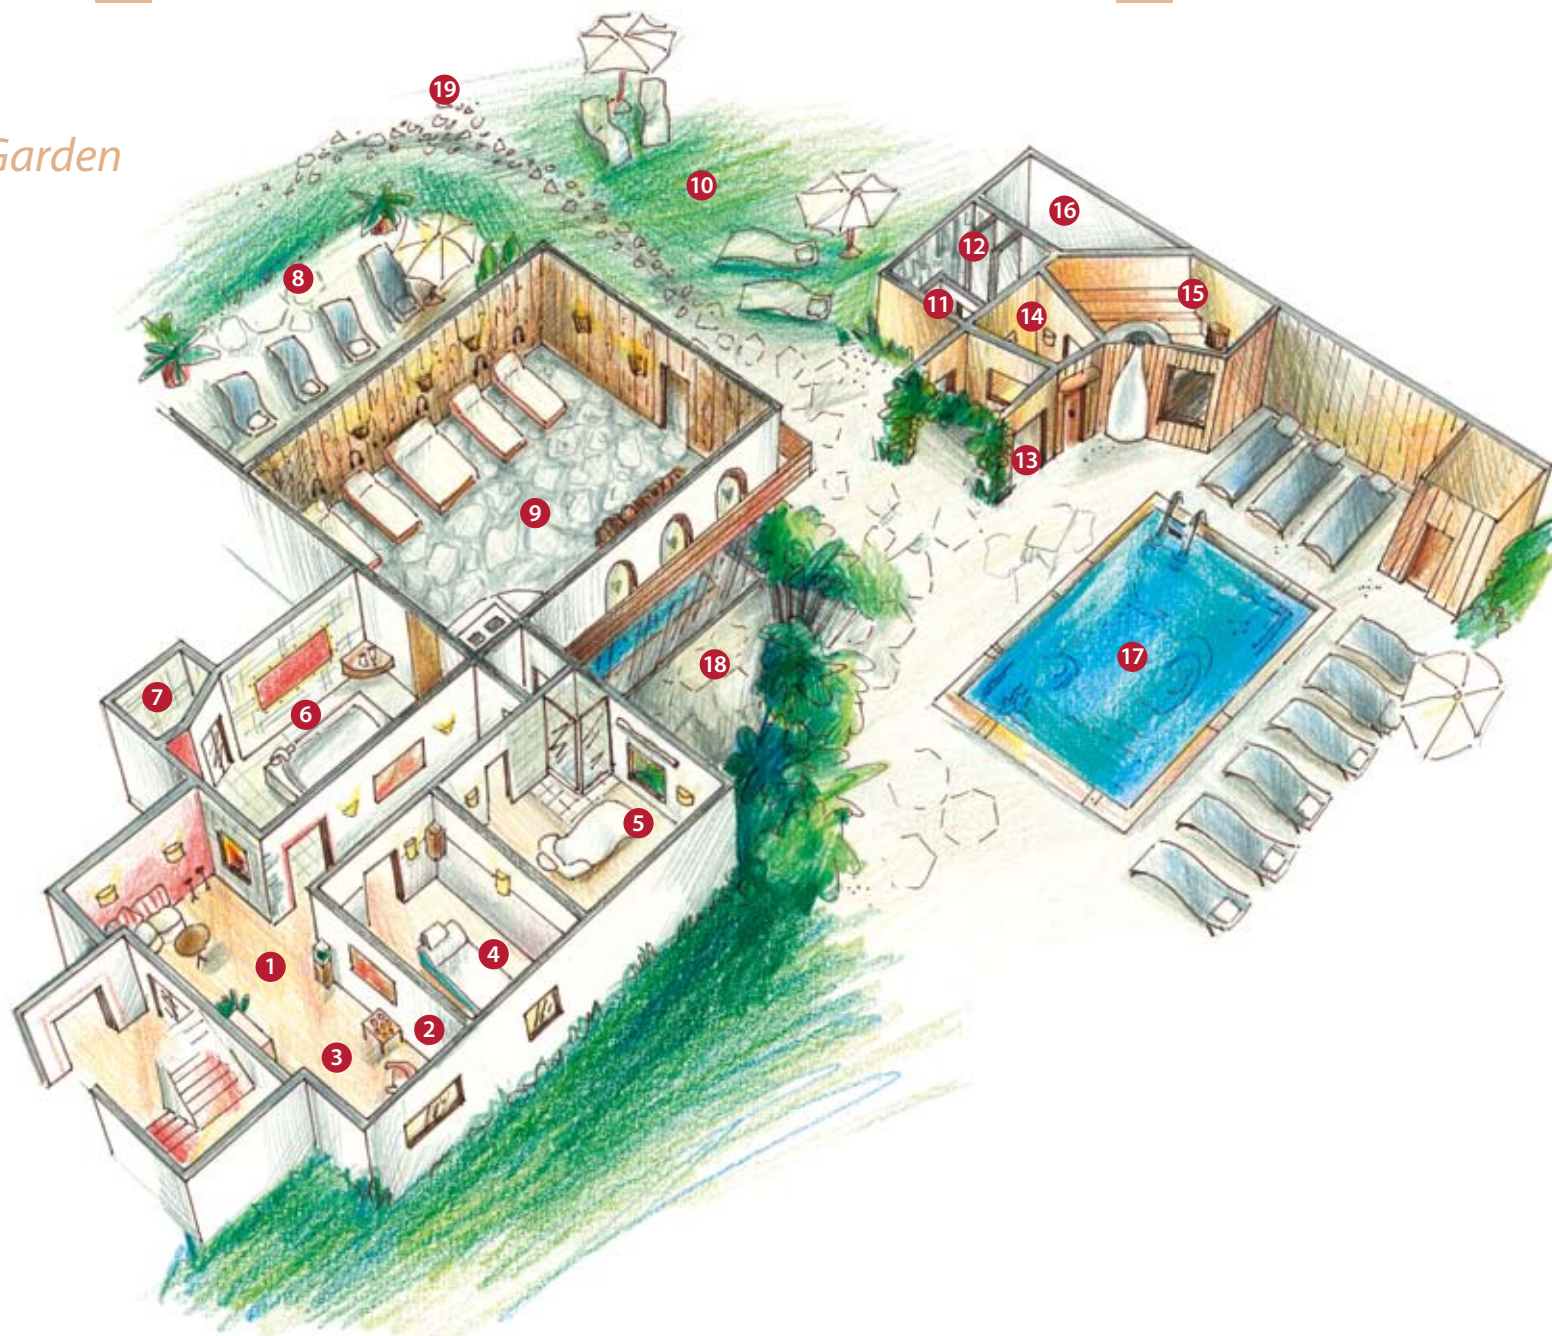

Alpinum Spa & Garden

- 1 | Wellness Lounge
- 2 | Grandeur Fountain
- 3 | Information Board
- 4 | Massage Alpienne
- 5 | Beauty treatments

- 6 | Alpin-Hamam
- 7 | Private Steam Bath
- 8 | Garden terrace
- 9 | Peaceful Cabin with waterbeds
- 10 | Lounging lawn

- 11 | Toilet
- 12 | Cliff Shower
- 13 | Pergola
- 14 | Anteroom to the sauna
- 15 | Panoramic-Sauna

- 16 | Technical equipment
- 17 | Outdoor pool
- 18 | Entrance to the Alpinum Spa
- 19 | Back entrance to the hotel and bar